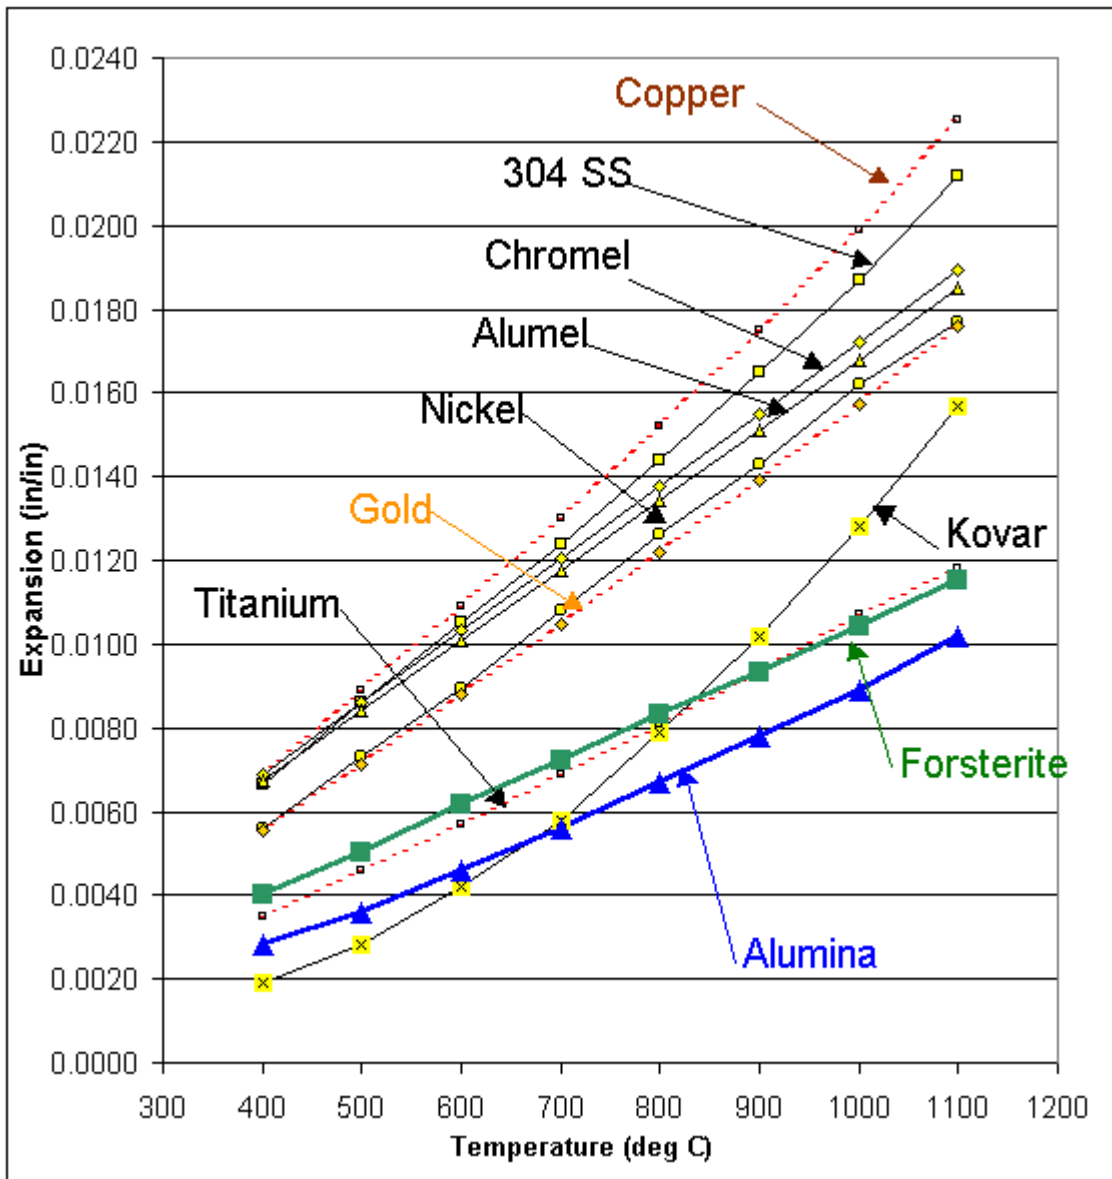

Ceramics and Metals Thermal Expansion Chart

Copyright © 2005 MPD Components, Inc.

316 East 9th Street  
 Owensboro, KY 42303  
 U.S.A.

800-803-6515 270-68563405 (fax) 270-685-6202

[www.mpdcomponents.com](http://www.mpdcomponents.com)